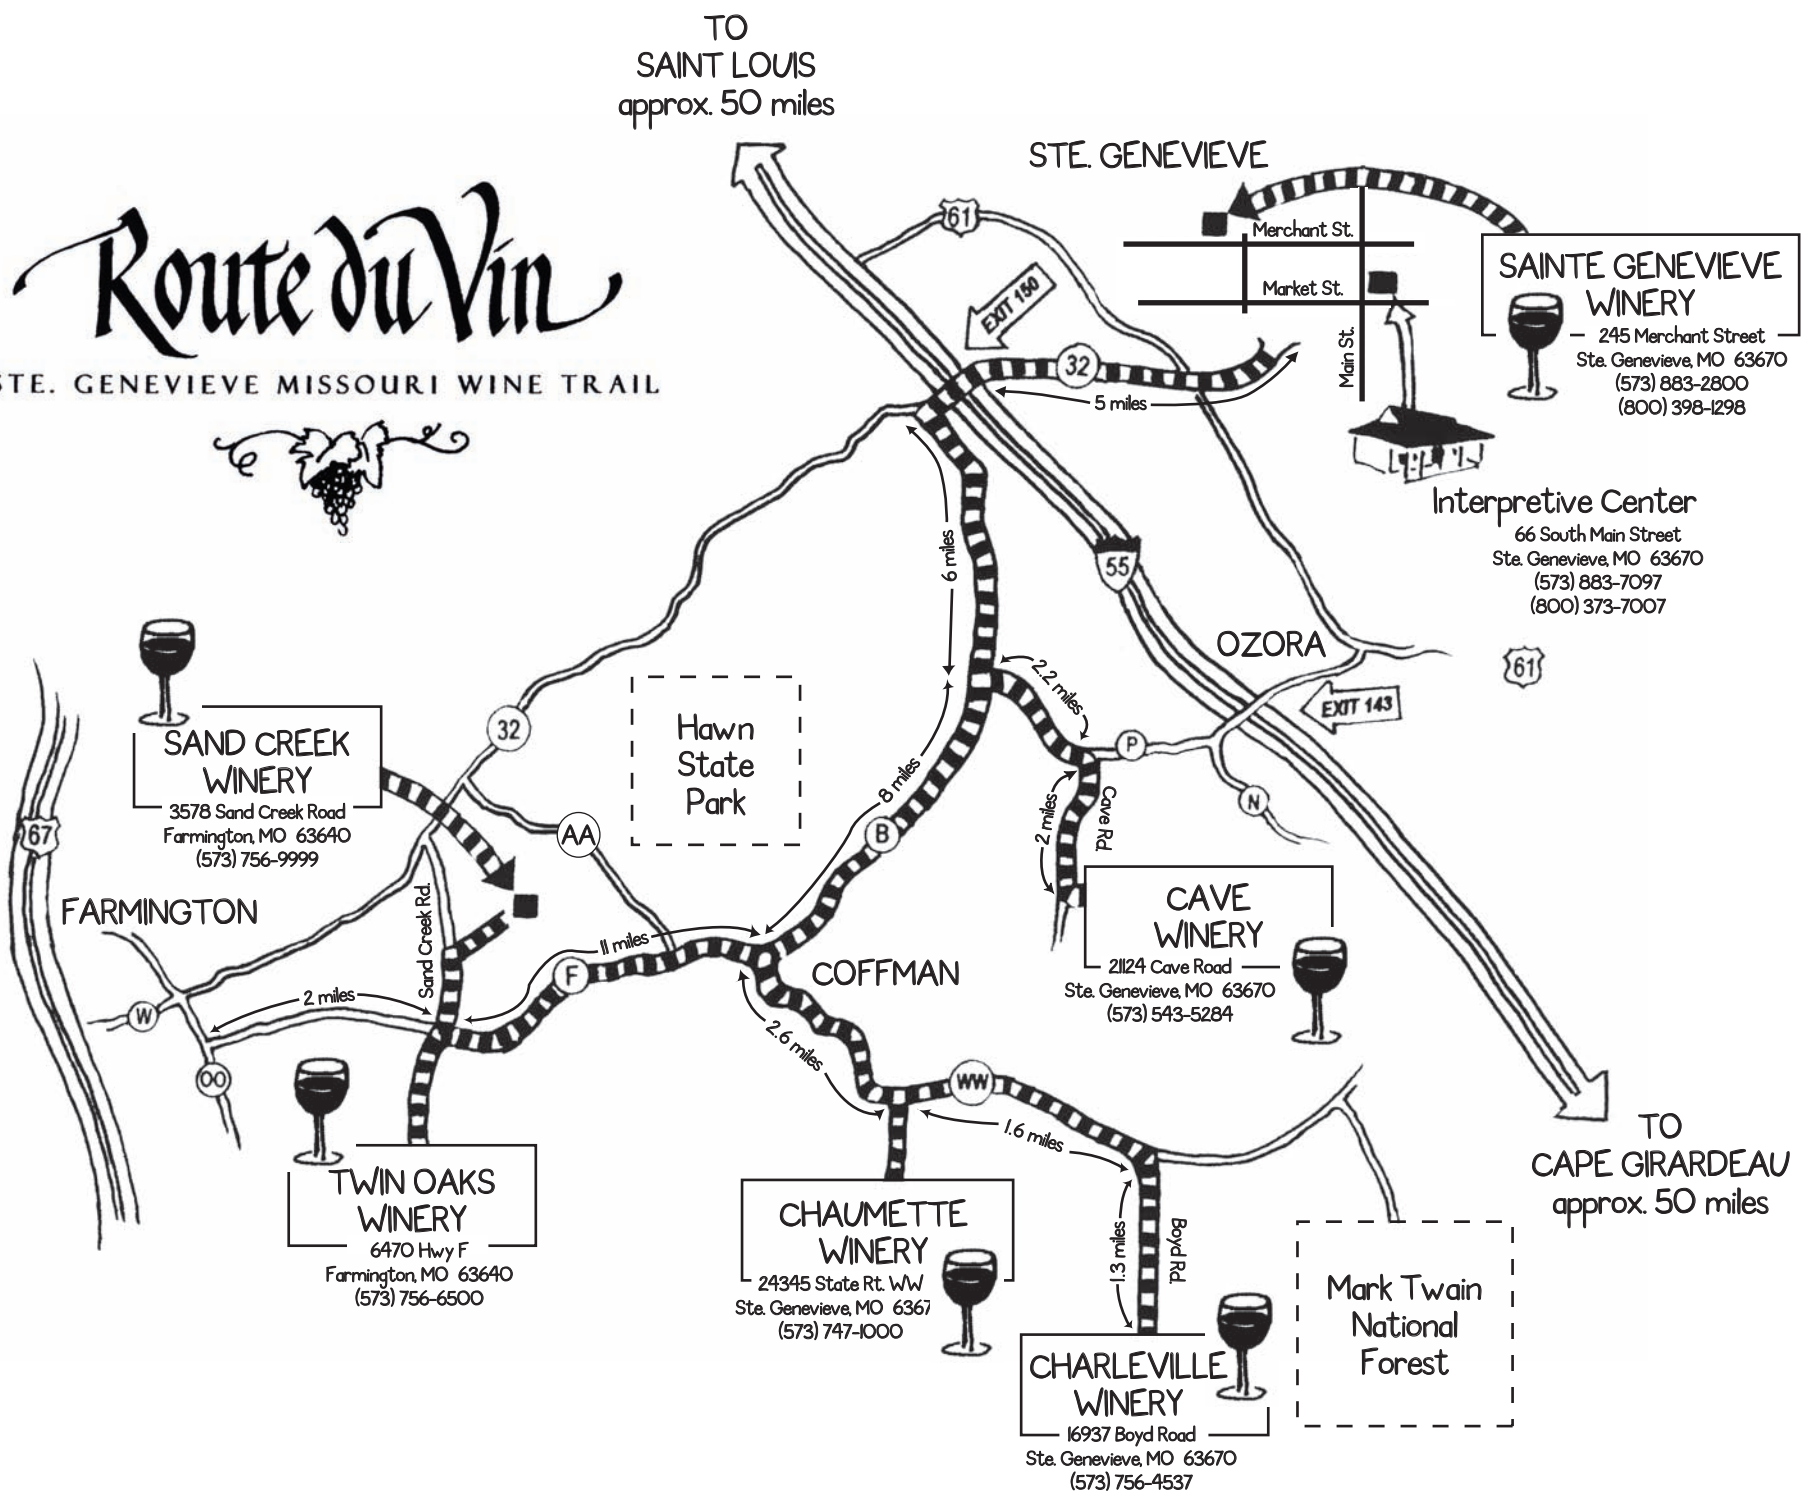

Route du Vin

STE. GENEVIEVE MISSOURI WINE TRAIL

SAND CREEK WINERY
 3578 Sand Creek Road
 Farmington, MO 63640
 (573) 756-9999

TWIN OAKS WINERY
 6470 Hwy F
 Farmington, MO 63640
 (573) 756-6500

CHAUMETTE WINERY
 24345 State Rt. WW
 Ste. Genevieve, MO 6367
 (573) 747-1000